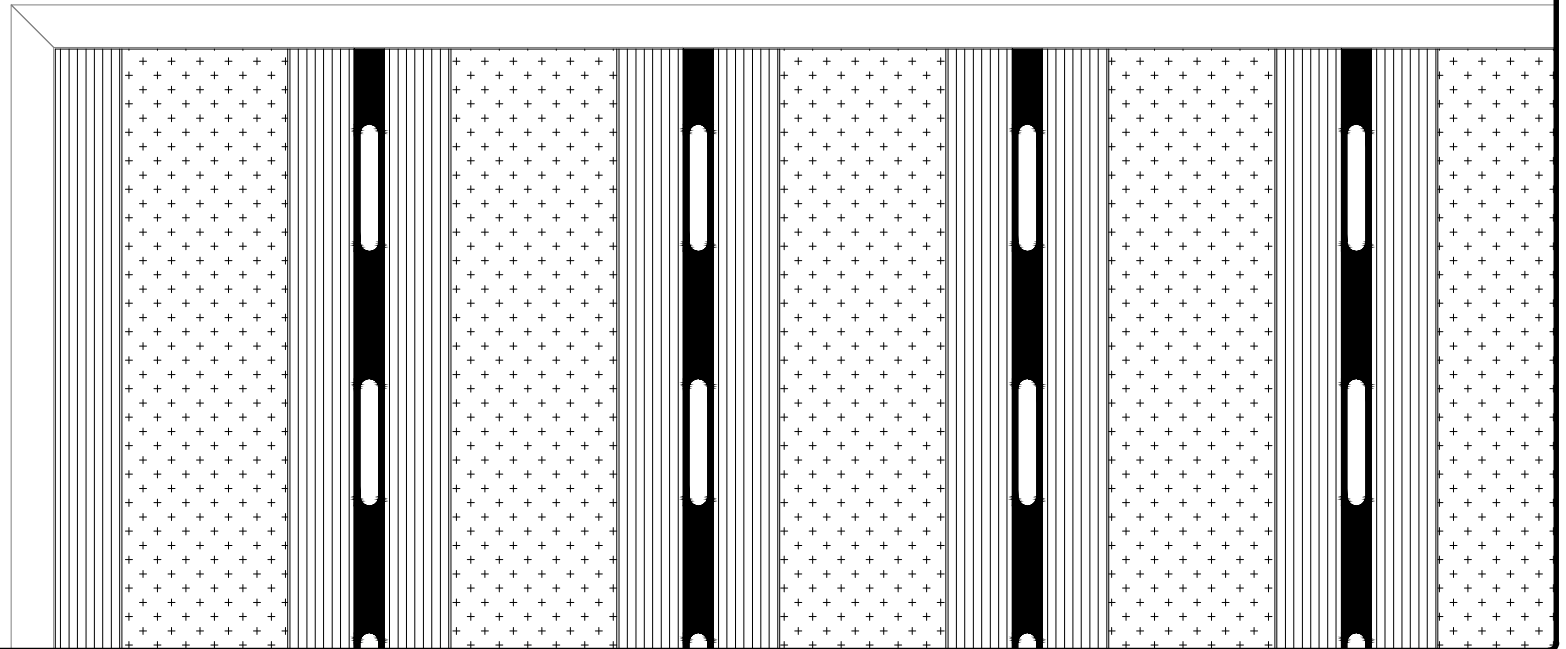

ABI Aluflex Junior - Carpet

Frame-profile

Vertical cross section mat

View from above

Detail with inlay carpet