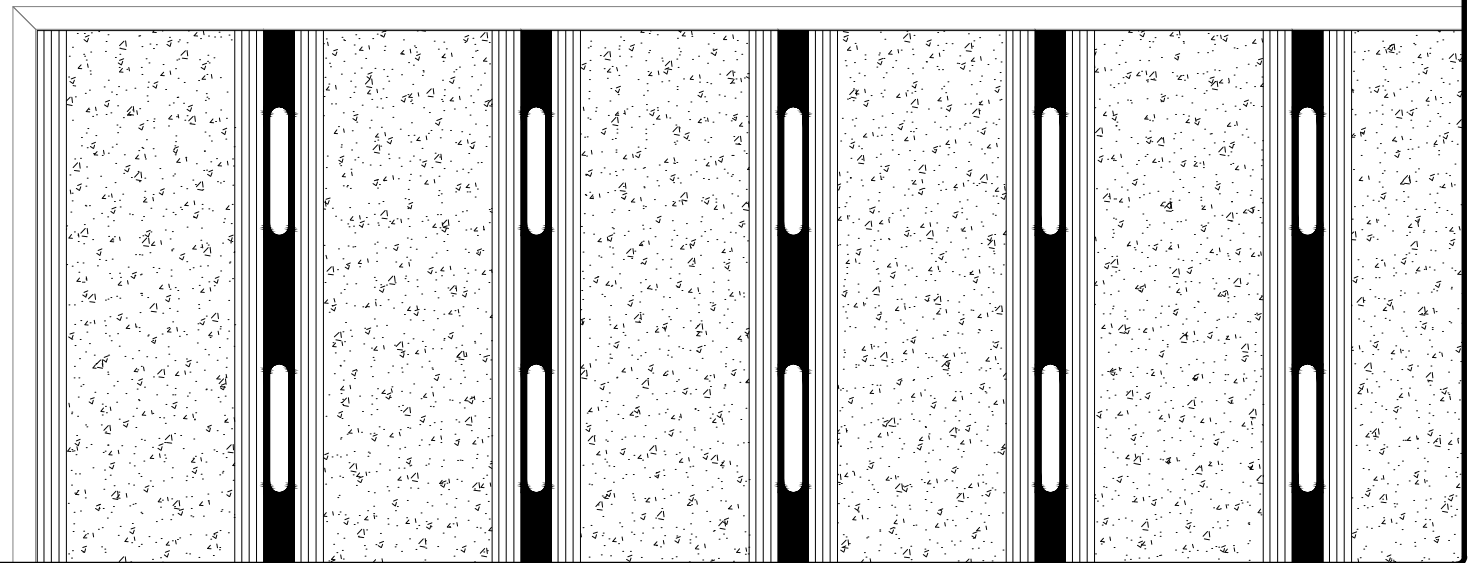

ABI Aluflex Medium - Needlepunch

Frame-profile

Vertical cross section mat

View from above

Detail with inlay needlepunch